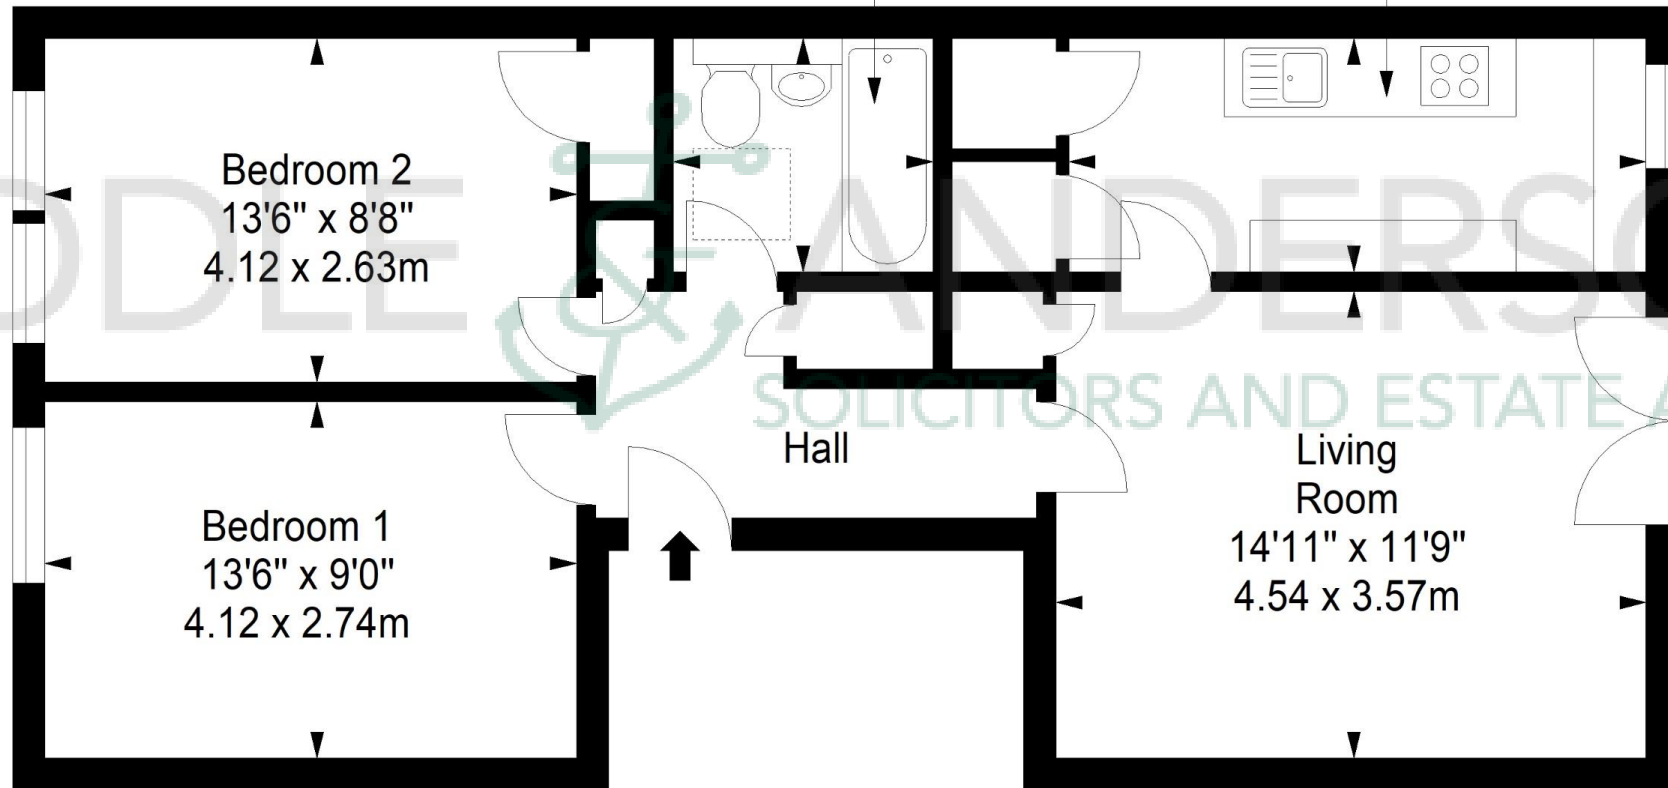

Second Floor

Approx. 61.7 sq. metres (664.1 sq. feet)

Bathroom
6'6" x 5'11"
1.99 x 1.80m

Kitchen
14'8" x 5'11"
4.47 x 1.80m

Total area: approx. 61.7 sq. metres (664.1 sq. feet)