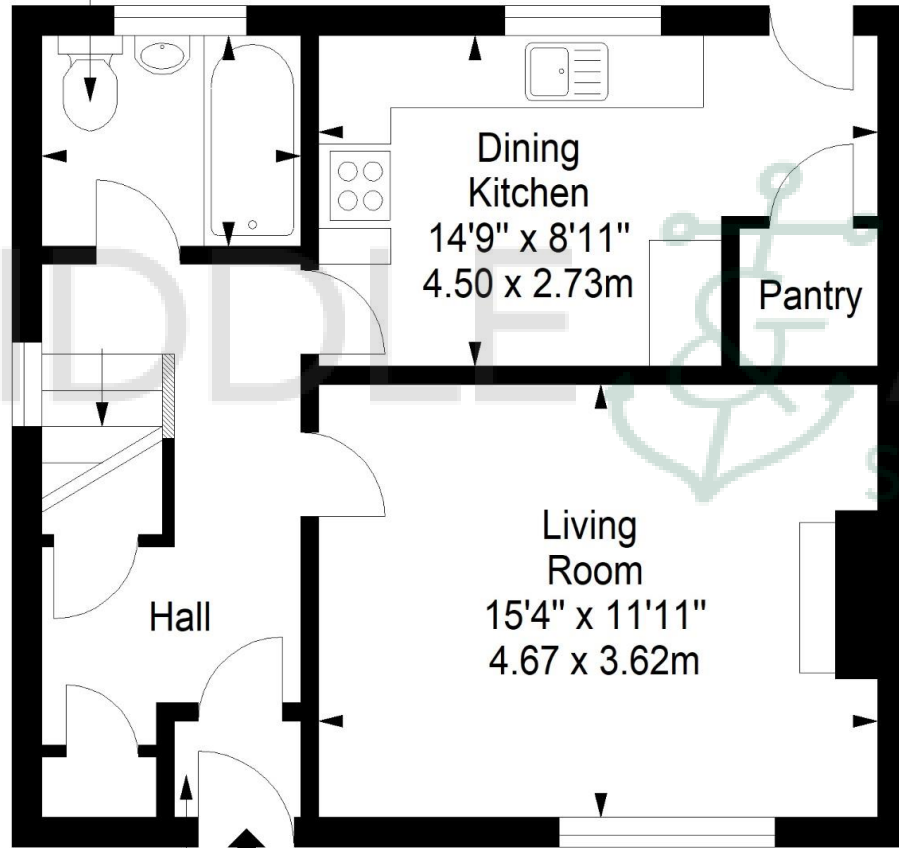

### Ground Floor

Approx. 44.0 sq. metres (473.6 sq. feet)

### First Floor

Approx. 44.0 sq. metres (473.6 sq. feet)

Bathroom  
7'1" x 5'8"  
2.16 x 1.73m

Total area: approx. 88.0 sq. metres (947.2 sq. feet)