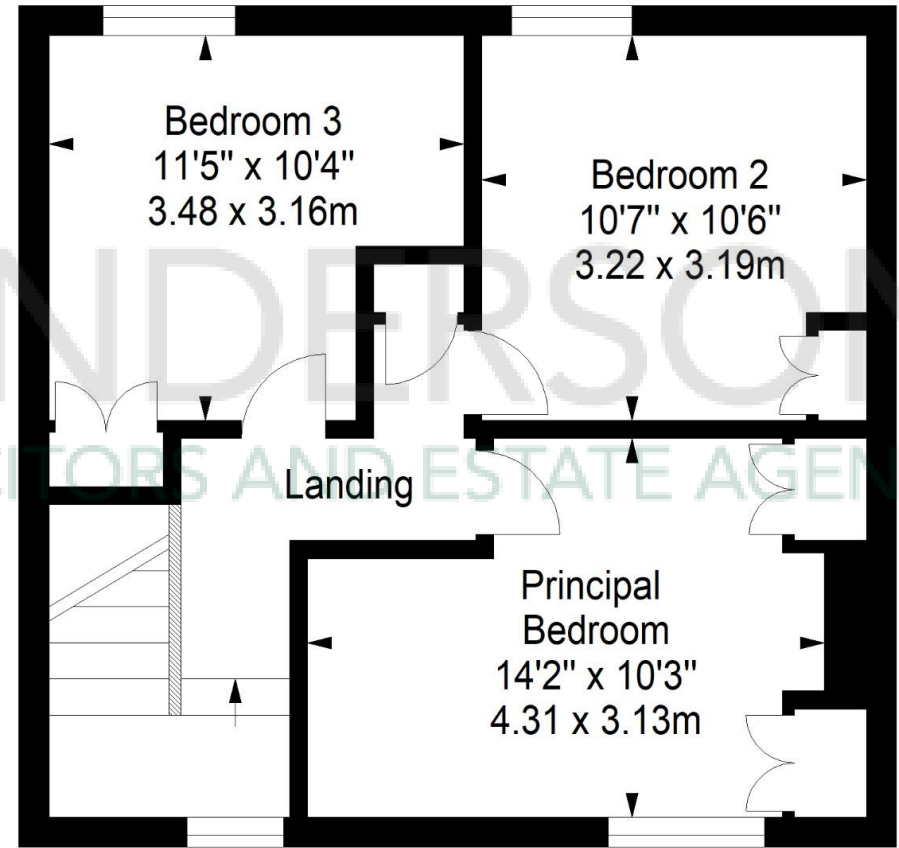

### Ground Floor

Approx. 44.0 sq. metres (473.6 sq. feet)

### First Floor

Approx. 44.0 sq. metres (473.6 sq. feet)

Bathroom  
7'1" x 5'8"  
2.16 x 1.73m

Total area: approx. 88.0 sq. metres (947.2 sq. feet)